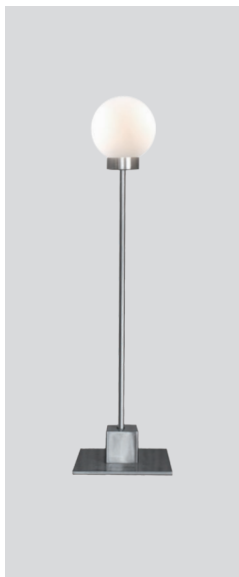

Snowball

Snowball metallic small
– Item no. 120

Snowball white small
– Item no. 121

Snowball metallic large
– Item no. 122

Snowball white large
– Item no. 123

Design: Trond Svendgård
Year: 2005
Types: Table and floor lamp

Dimensions and light direction

Shade material: Mouth blown glass
Shade colour: White glass **Body material:** Steel and aluminium **Body colour:** Metallic or white **Wire:** Transparent, 200 cm (floor) or 170 cm (table) **Dimmer switch:** Transparent
Bulb: G9, Halogen Max. 40 W **Voltage:** 220V - 240V - 50Hz **Net weight:** 1.24 kg (table), 2.55 kg (floor) **Spare part available:** Glass shade

Bulb included

Halogen 40 W - Energy class: D