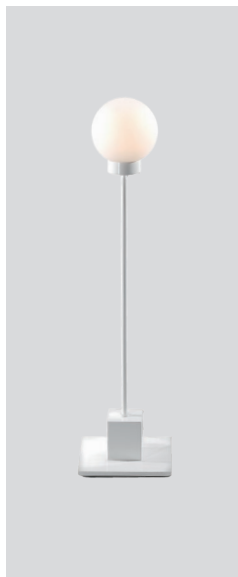

Snowball

Snowball metallic small
– Item no. 120

Snowball white small
– Item no. 121

Snowball metallic large
– Item no. 122

Snowball white large
– Item no. 123

Design: Trond Svendgård
Year: 2005
Types: Table and floor lamp

Dimensions and light direction

Shade material: Mouth blown glass
Shade colour: White glass **Body material:** Steel and aluminium **Body colour:** Metallic or white **Wire:** Transparent, 200 cm (floor) or 170 cm (table) **Dimmer switch:** Transparent
Bulb: G9, Halogen Max. 40 W **Voltage:** 220V - 240V - 50Hz **Net weight:** 1.24 kg (table), 2.55 kg (floor) **Spare part available:** Glass shade

Bulb included

Halogen 40 W - Energy class: D