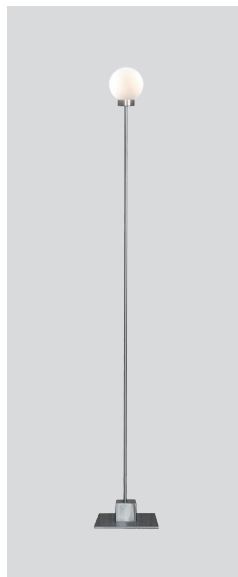

Snowball

Snowball metallic small
– Item no. 120

Snowball white small
– Item no. 121

Snowball metallic large
– Item no. 122

Snowball white large
– Item no. 123

Design: Trond Svendgård
Year: 2005
Types: Table and floor lamp

Dimensions and light direction

Shade material: Mouth blown glass
Shade colour: White glass **Body material:** Steel and aluminium **Body colour:** Metallic or white **Wire:** Transparent, 200 cm (floor) or 170 cm (table) **Dimmer switch:** Transparent
Bulb: G9, Halogen Max. 40 W **Voltage:** 220V - 240V - 50Hz **Net weight:** 1.24 kg (table), 2.55 kg (floor) **Spare part available:** Glass shade

Bulb included

Halogen 40 W - Energy class: D