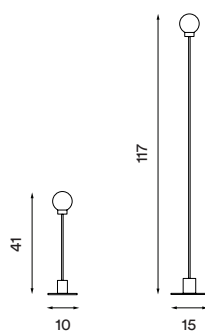

Snowball

Snowball metallic small
– Item no. 120

Snowball white small
– Item no. 121

Snowball metallic large
– Item no. 122

Snowball white large
– Item no. 123

Design: Trond Svendgård
Year: 2005
Types: Table and floor lamp

Dimensions and light direction

Shade material: Mouth blown glass
Shade colour: White glass **Body material:** Steel and aluminium **Body colour:** Metallic or white **Wire:** Transparent, 200 cm (floor) or 170 cm (table) **Dimmer switch:** Transparent
Bulb: G9, Halogen Max. 40 W **Voltage:** 220V - 240V - 50Hz **Net weight:** 1.24 kg (table), 2.55 kg (floor) **Spare part available:** Glass shade

Bulb included

Halogen 40 W - Energy class: D