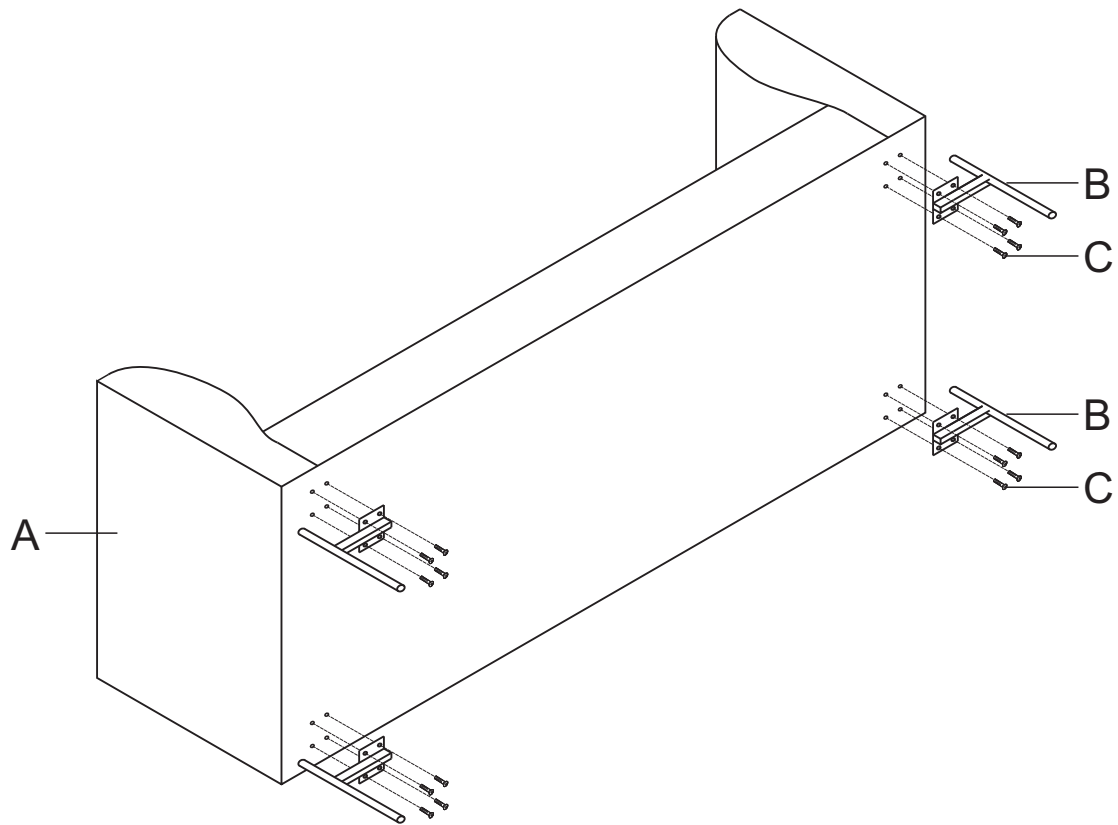

Ontario 2,5-seater

1