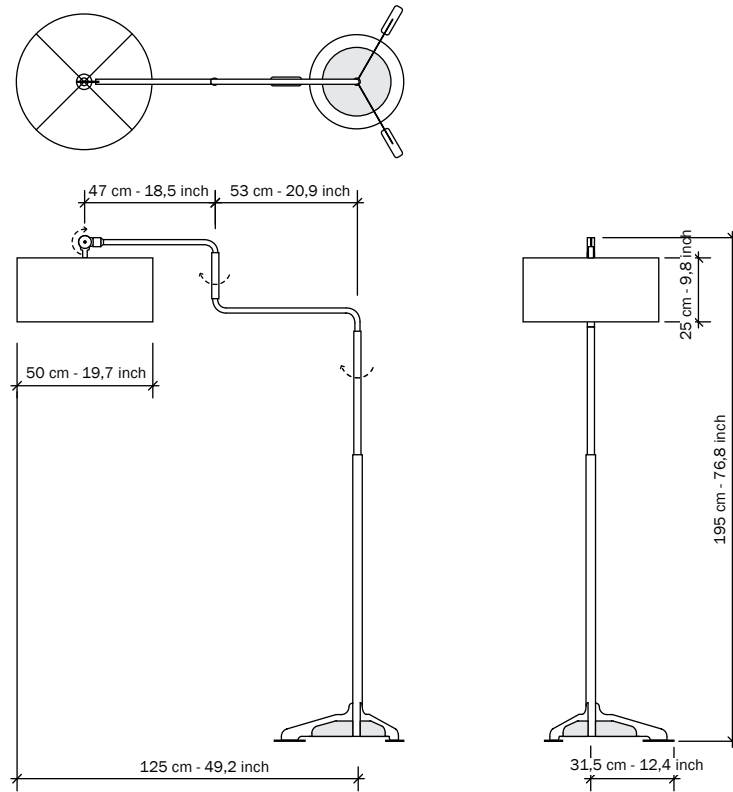

SWIVEL FLOOR

DICK VAN HOFF

SPECIFICATIONS

Frame:

Steel tubing,
Textured black powder coating,
Two swivel points.

Base:

5 mm massive steel, weight down
by three unfinished concrete parts.
Felt is attached to the bottom of
the base.

Lampshade:

Black or white cotton blend,
Can be swivelled to desirable angle.

Light Source:

EU: Fitting E27
Max. 60 Watt
220 V
USA: Fitting E26
Max. 60 Watt
110 V

Cable length:

180 cm - 70.9 inch

Weight:

21,7 kg - 47,8 lb.