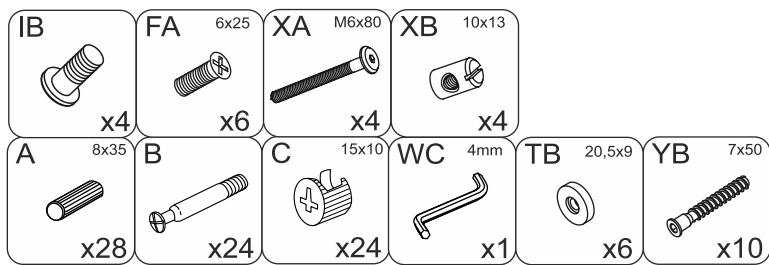

Instruction Manual

LYNN
WRITINGDESK
13212403

DISTRIBUTOR:
BOPITA
Edisonweg 3, 6662 NW Elst
The Netherlands
www.bopita.com

11.04.2017.

2

9

IB

x4

10

XA M6x80 x4

XB 10x13 x4

A 8x35 x4

3

YB 7x50 x10

WC 4mm x1

4