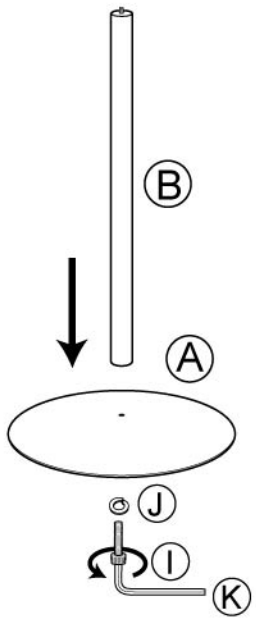

Assembly instructions

ZUIVER^o

9000156 COAT RACK WOODEN TIP WHITE

1

2

3

4