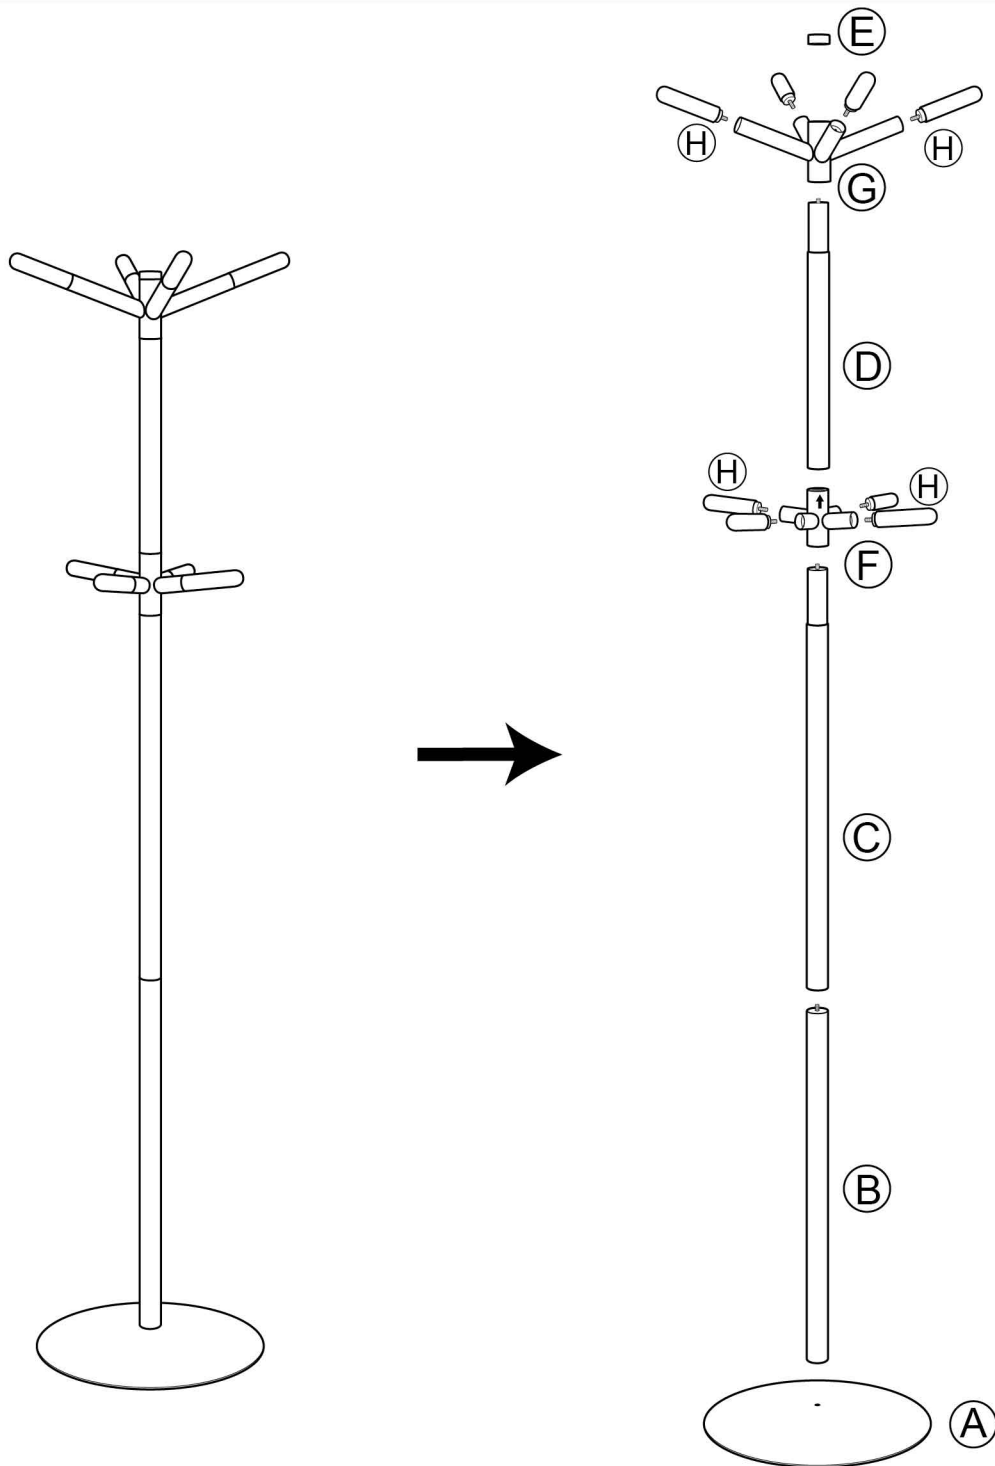

Assembly instructions

ZUIVER^o

9000156 COAT RACK WOODEN TIP WHITE

1

2

3

4