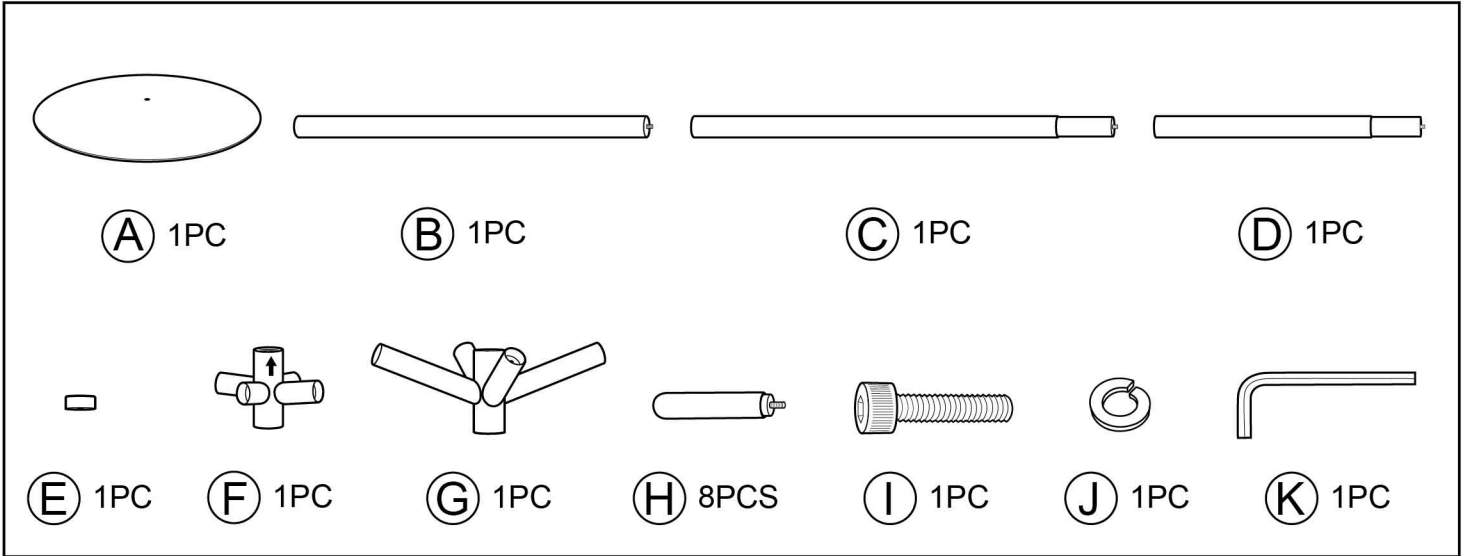

Assembly instructions

ZUIVER^o

9000156 COAT RACK WOODEN TIP WHITE

1

2

3

4