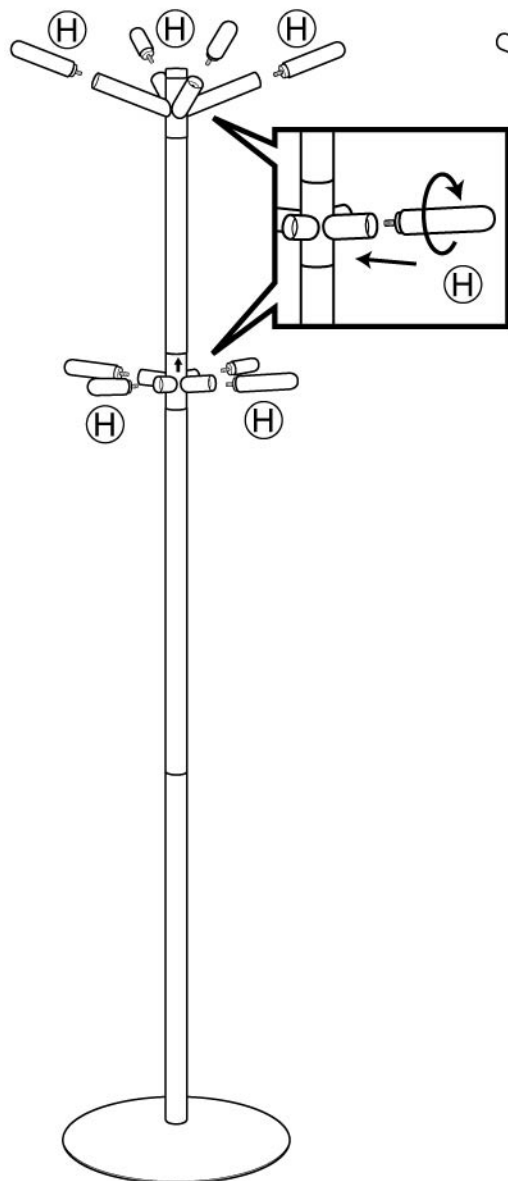

Assembly instructions

ZUIVER^o

9000156 COAT RACK WOODEN TIP WHITE

1

2

3

4