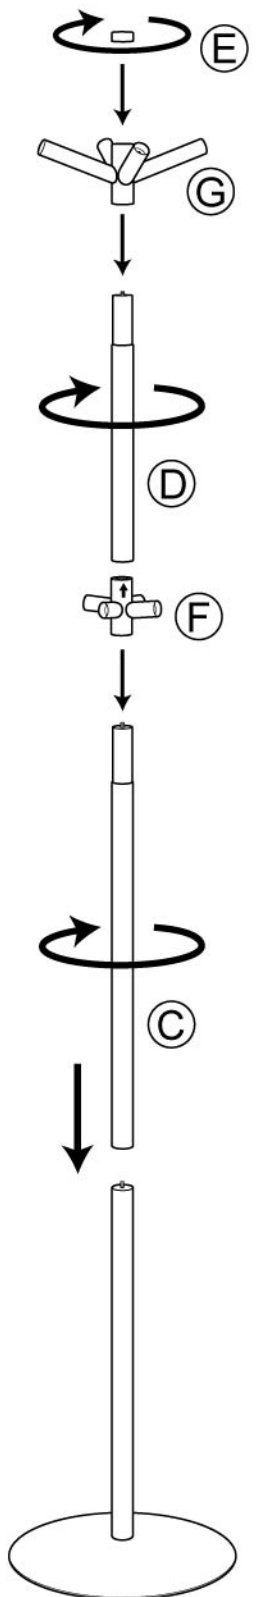

Assembly instructions

ZUIVER^o

9000156 COAT RACK WOODEN TIP WHITE

1

2

3

4